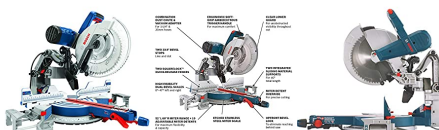

BOSCH POWER TOOLS GCM12SD - 15 AMP 12 INCH CORDED DUAL-BEVEL SLIDING GLIDE MITER SAW WITH 60 TOOTH SAW BLADE , BLUE

Bosch Power Tools GCM12SD - Sierra de inglete deslizante con doble bisel

[Read More](#)

SKU: amz-B01MEEDI1C

Price: €777,40 IVA Inc.

Categories: [Herramientas eléctricas](#), [Herramientas manuales y eléctricas](#), [Herramientas y Mejoras del Hogar](#), [Sierras](#), [Sierras de Inglete](#)